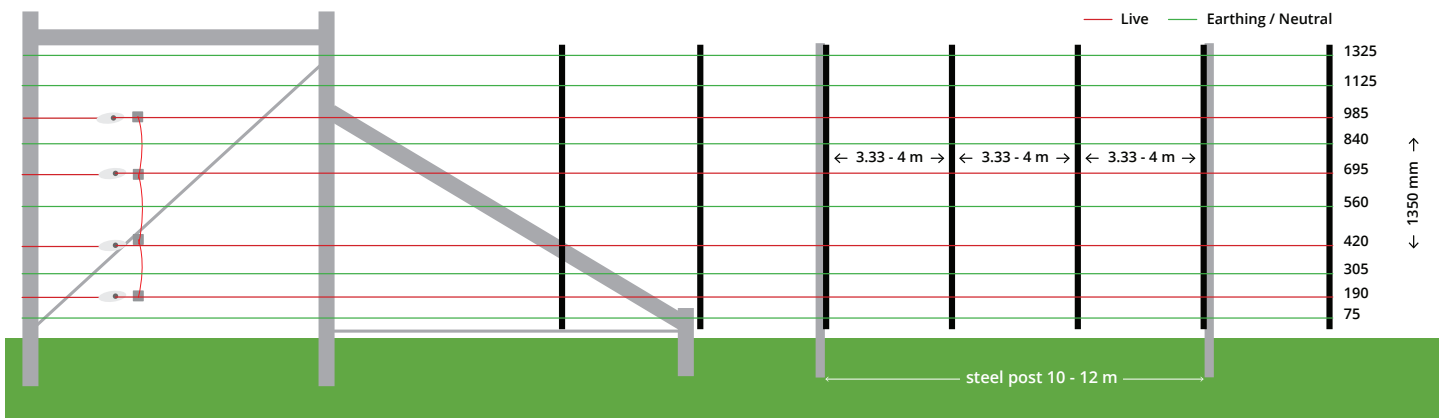

D10X SUSPENSION FENCE

FENCE DESIGN

A general purpose exclusion fence designed for overall exclusion and livestock containment.

A flexible fencing system that can be electrified easily for additional security. Suitable for excluding kangaroos, feral pigs and wild dogs.

A versatile suspension fence which performs exceptionally well under extreme weather conditions like flooding.

A flexible fencing system that can be electrified easily for additional security.

Features the Westonfence™ D10 X Suspension Dropper to give a fence height of approximately 1350mm.

FENCE SPECIFICATIONS

HDPE DROPPER	Westonfence™ D10X Spaced at 300 per km
HOLE SPACINGS	75, 190, 305, 420, 560, 695, 840, 985, 1125, 1325
WIRE	2.5mm High Tensile Wire minimum
WIRES	10 Plain Wires 5 Earth & 5 Live or 6 Earth & 4 Live
STEEL POSTS	1.65m Star Picket minimum Spaced at 10m
HEIGHT	1350mm