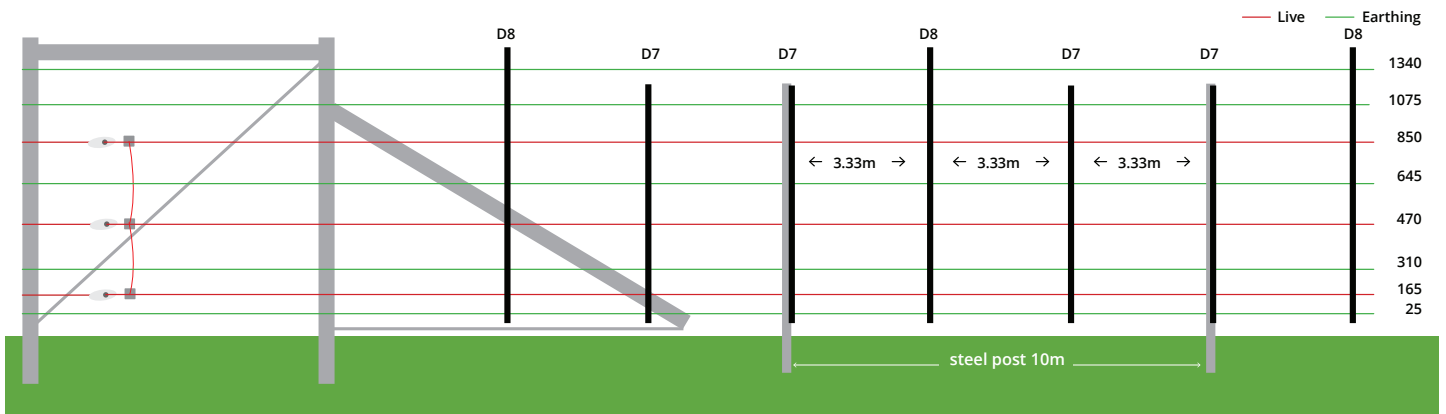

# 8-LINE EXCLUSION FENCE

A versatile suspension fence which performs exceptionally well under extreme weather conditions like flooding.

Features the Westonfence™ D7 & D8 Suspension Dropper to give a fence height of approximately 1365mm.

## FENCE SPECIFICATIONS

HDPE DROPPER Westonfence™ D7 & D8 | Spaced at 300 per km

HOLE SPACINGS 25, 165, 310, 470, 645, 850, 1075, 1340

WIRE 2.5mm High Tensile Wire minimum

WIRES 8 Plain Wires | 5 Earth & 3 Live

STEEL POSTS 1.65m Star Picket minimum | Spaced at 10m

HEIGHT 1365mm